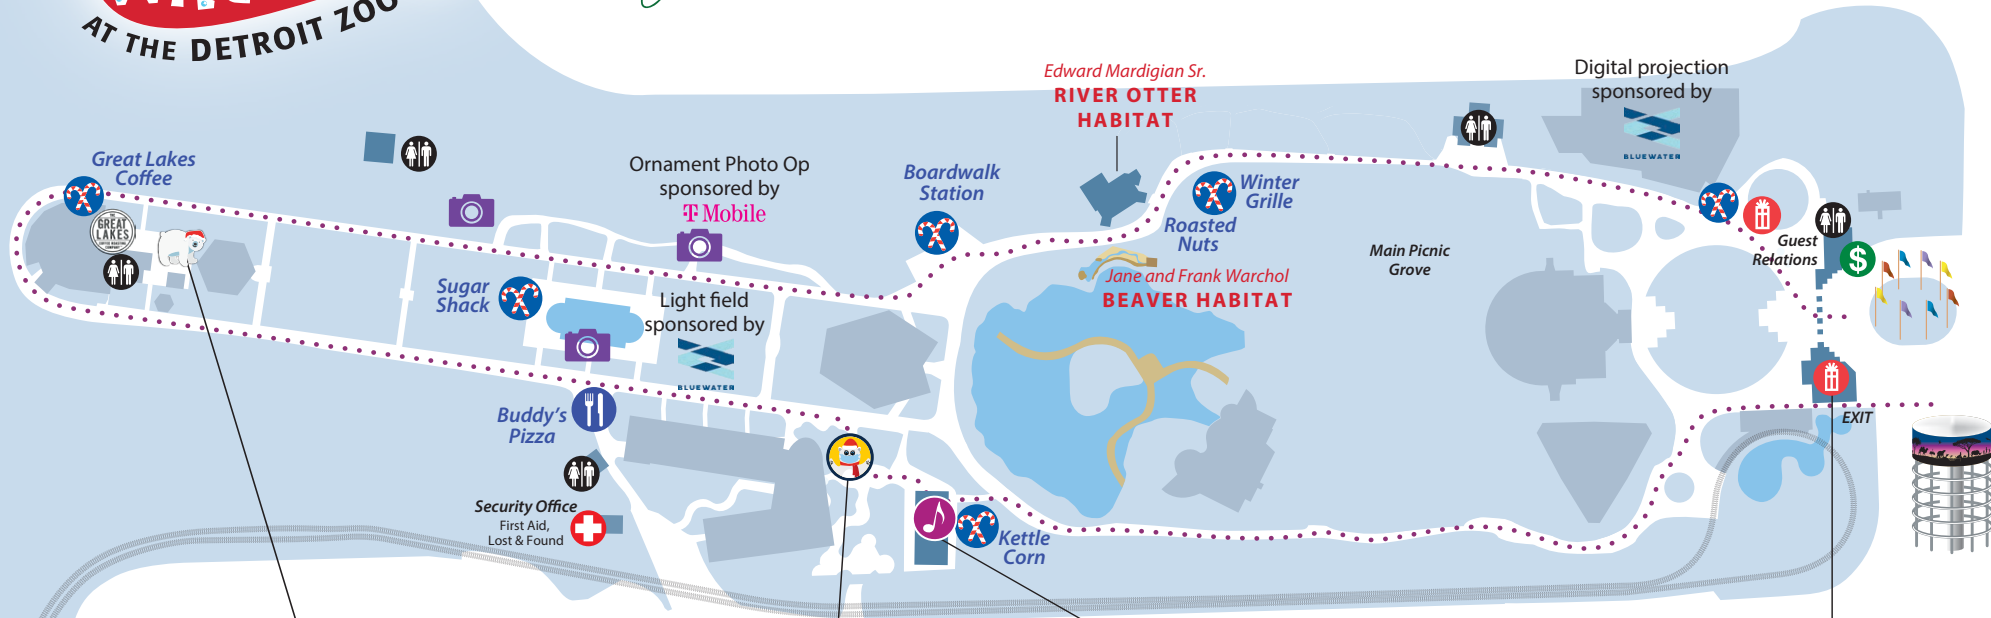

Presented by Strategic Staffing Solutions

POLAR PATIO
Sponsored by KeyBank

- Outdoor seating available

FORD EDUCATION CENTER COURTYARD

- Zooper Hero Mascots

EVENTS PAVILION

- Stepping Tones Sponsored by BLUEWATER
- Fresh Kettle Corn

ZOOFARI MARKET

REFRESHMENTS

- Winter Grille***
Hamburgers, hot dogs, roasted nuts
- Boardwalk Station***
Fries, loaded fries, soft pretzels
- Sugar Shack***
Funnel fries, dessert poutine

Great Lakes Coffee*
Buddy's Pizza*
Kettle Corn
**Hot chocolate and alcohol locations*

BE A ZOOPER HERO – STAY SAFE!

All guests 5 and older must wear a mask at all times, unless eating and drinking, or unless prevented by a medical condition.