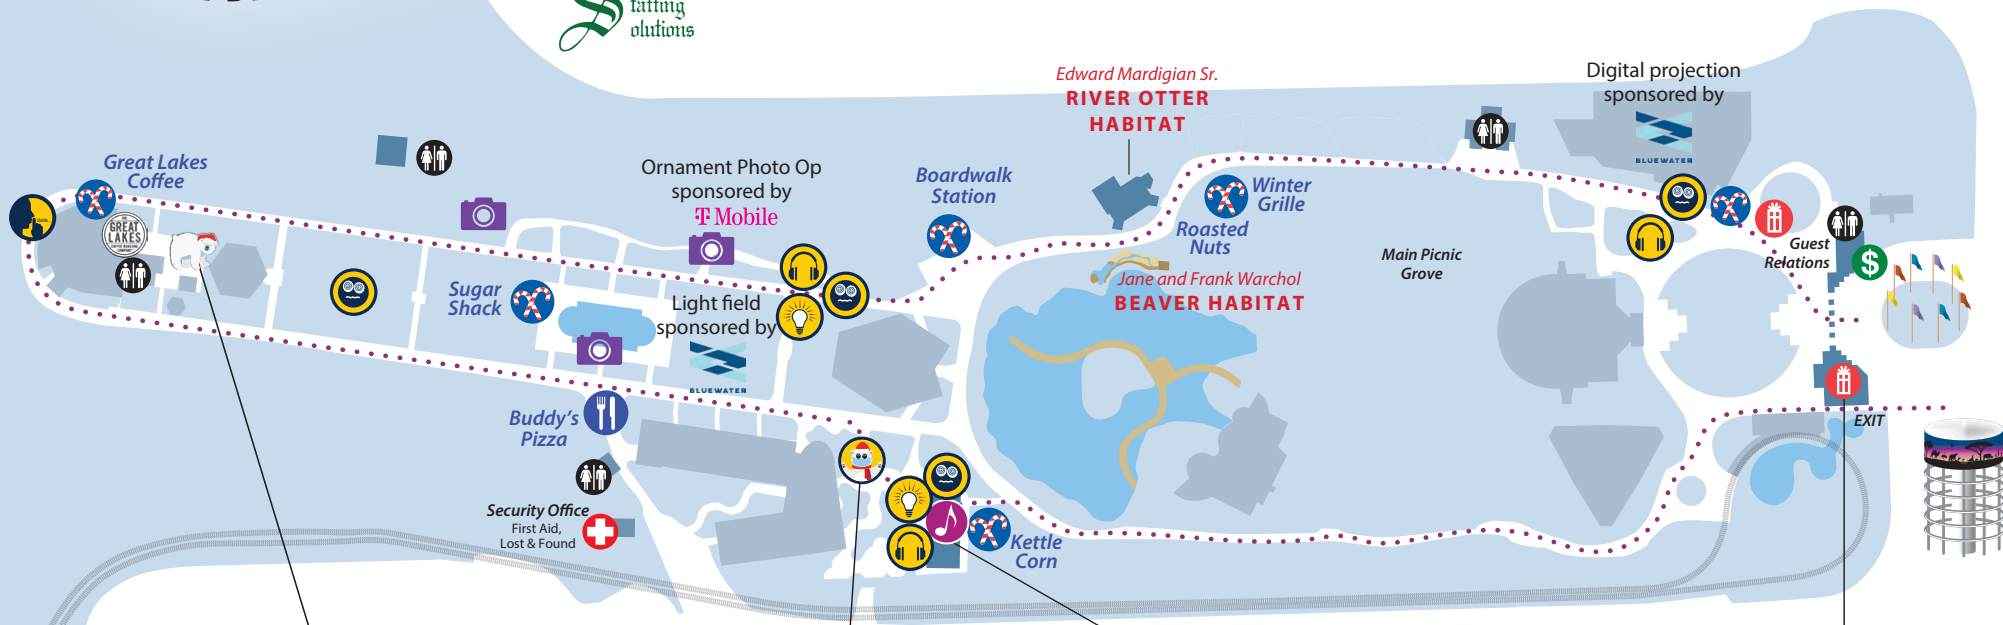

Presented by Strategic Staffing Solutions

SENSORY-FRIENDLY MAP

- Loud Noises
- Quiet Area
- Disorienting Visuals
- Mascots
- Bright Lights

- Refreshments
- Gifts
- Great Lakes Coffee
- Photo Opportunities
- Restrooms
- 1.1 mile trail

POLAR PATIO
Sponsored by KeyBank
• Outdoor seating available

FORD EDUCATION CENTER COURTYARD
• Zooper Hero Mascots

EVENTS PAVILION
• Stepping Tones
Sponsored by BLUEWATER
• Fresh Kettle Corn

ZOOFARI MARKET

REFRESHMENTS
Winter Grille*
Hamburgers, hot dogs, roasted nuts
Boardwalk Station*
Fries, loaded fries, soft pretzels
Sugar Shack*
Funnel fries, dessert poutine

Great Lakes Coffee*
Buddy's Pizza*
Kettle Corn
**Hot chocolate and alcohol locations*

BE A ZOOOPER HERO - STAY SAFE!

All guests 5 and older must wear a mask at all times, unless eating and drinking, or unless prevented by a medical condition.