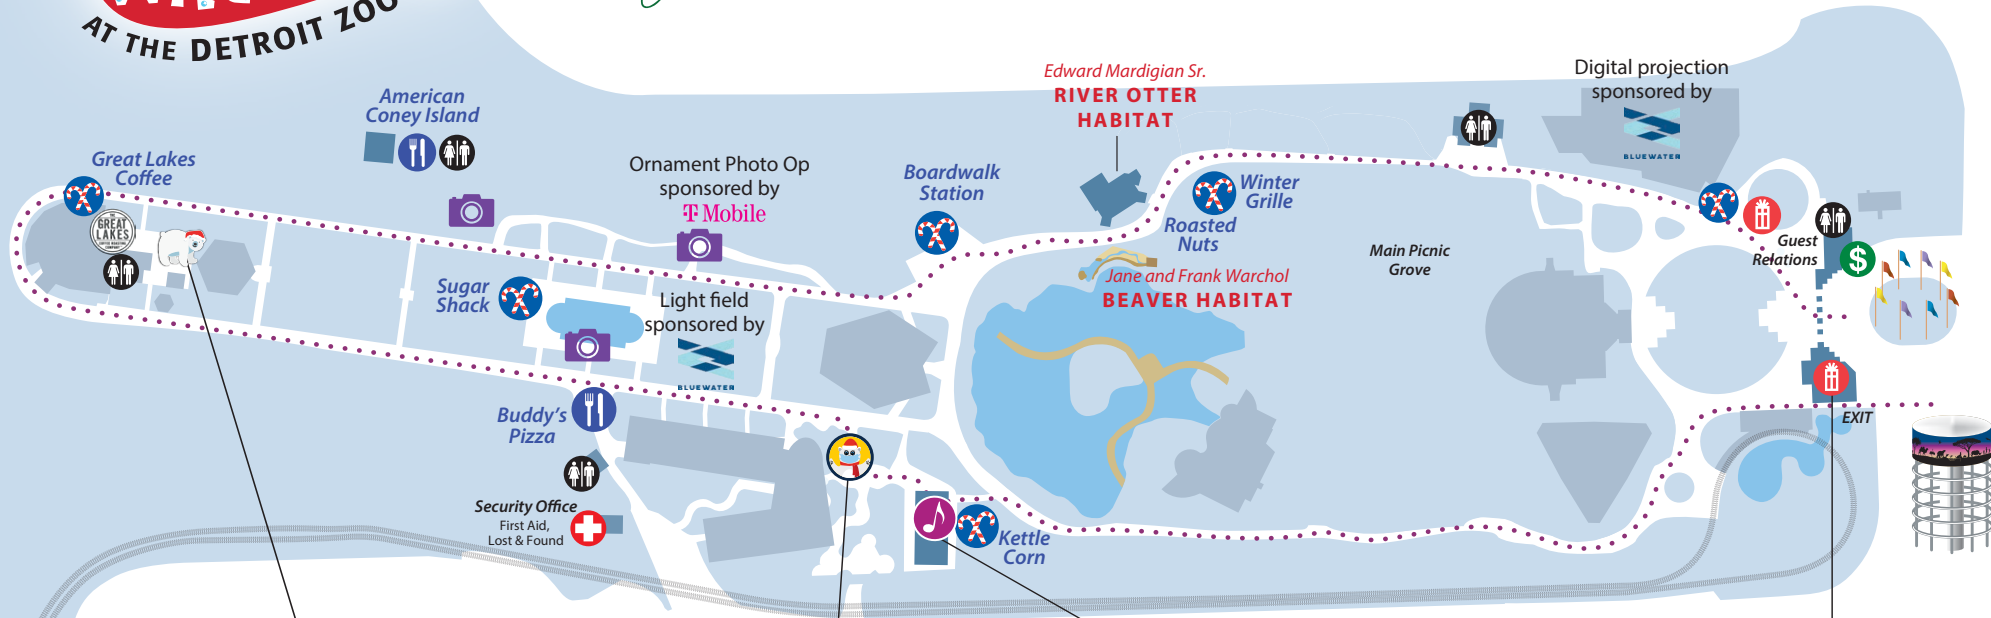

Presented by Strategic Staffing Solutions

POLAR PATIO
Sponsored by KeyBank

- Outdoor seating available

FORD EDUCATION CENTER COURTYARD

- Zooper Hero Mascots

EVENTS PAVILION

- Stepping Tones Sponsored by BLUEWATER
- Fresh Kettle Corn

ZOOFARI MARKET

REFRESHMENTS

Winter Grille*
Hamburgers, hot dogs, roasted nuts
Boardwalk Station*
Fries, loaded fries, soft pretzels
Sugar Shack*
Funnel fries, dessert poutine

American Coney Island*
Great Lakes Coffee*
Buddy's Pizza*
Kettle Corn
**Hot chocolate and alcohol locations*

BE A ZOOPER HERO - STAY SAFE!

All guests 5 and older must wear a mask at all times, unless eating and drinking, or unless prevented by a medical condition.